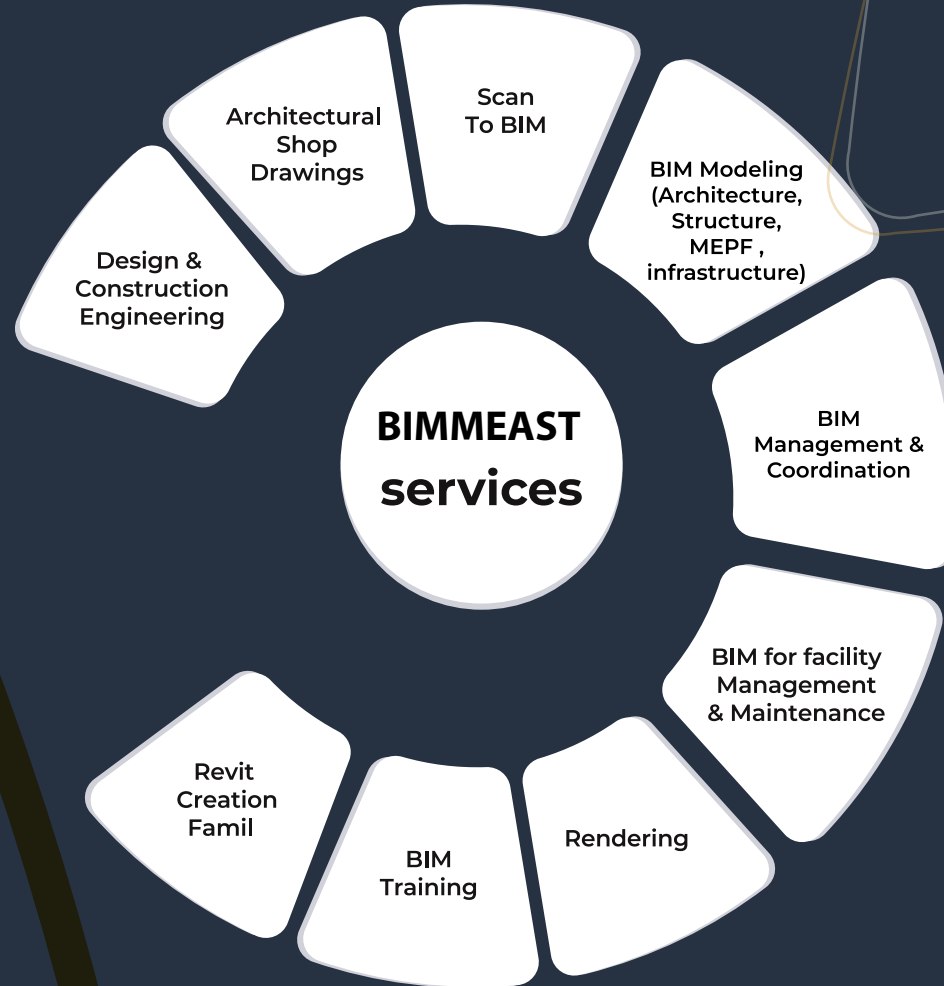

BIMBEAST SERVICES

خدمات بيمبيست